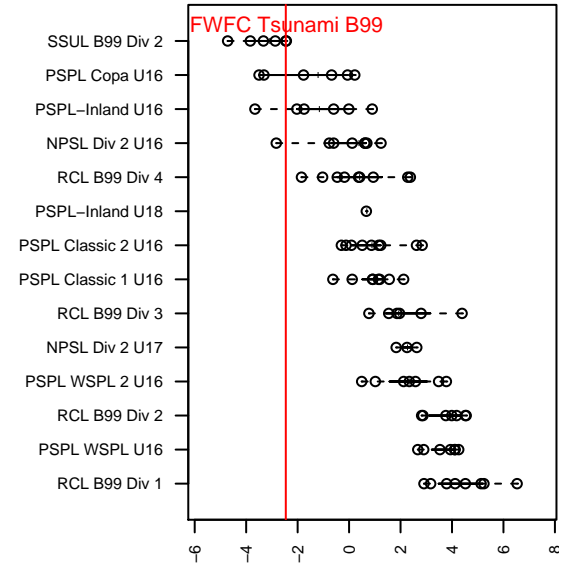

# FWFC Tsunami B99

Federal Way FC  
 Federal Way, WA  
 B99 total strength=1003  
 attack=2.4 defense=1.7  
 fall league = SSUL B99 Div 2  
 notes= rec

alt names used:  
 FWFC B99 Tsunami  
 FWFC B99 Tsunami

Venues played:  
 2015 KCC HS  
 2015 Blast Off BU16 B  
 2015 SSUL B99 Div 2

**FWFC Tsunami B99**  
 Dots are actual minus expected GF (blue circles) and GA (red triangles).  
 Blue line is smoothed change in attack strength. Red is smoothed change in defense strength.

**attack and defense variance (black dot)  
relative to other teams  
and top 10 in region**

**attack and defense rating  
relative to others at age  
and all opponents in last 13 months**

**Performance relative to 13 month average**